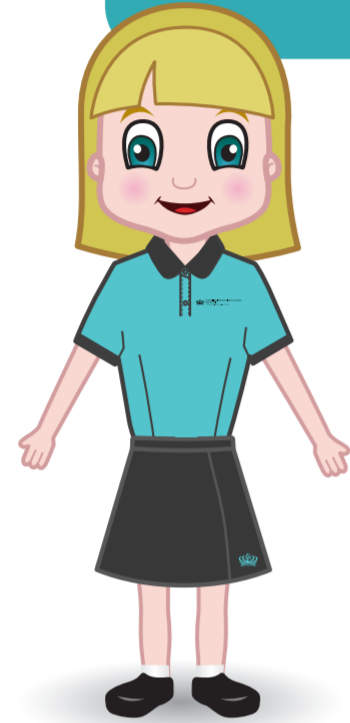

## Foundation Stage and Primary Girls Main Uniform

Teal school polo shirt  
School skirt  
Black shoes and white socks

School summer dress  
Black shoes and white socks

## Foundation Stage and Primary Boys Main Uniform

Teal school polo shirt  
School shorts or trousers  
Black shoes and black socks

Baseball cap

Cricket hat

Legionnaire cap

School fleece

School cardigan

School pullover