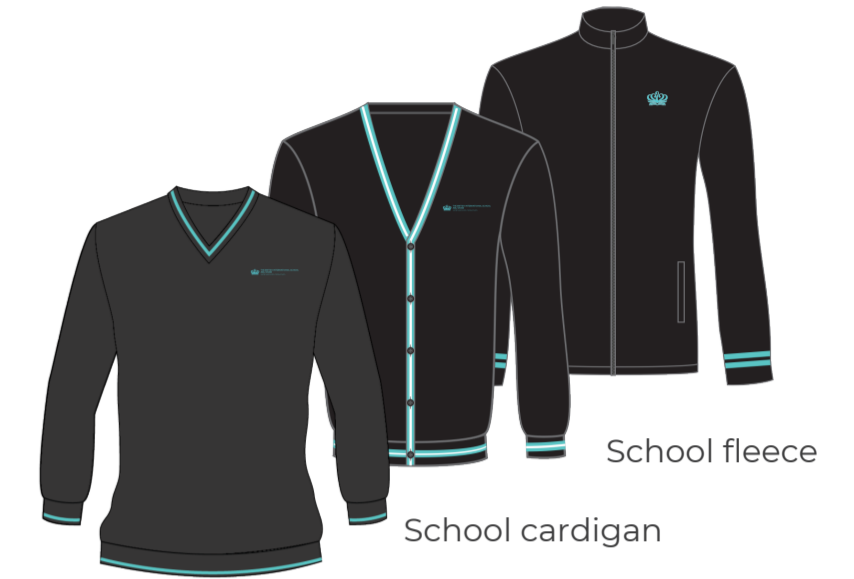

## Foundation Stage and Primary Boys Main Uniform

Teal school polo shirt  
School shorts or trousers  
Black shoes and black socks

Baseball cap

Cricket hat

Legionnaire cap

School fleece

School cardigan

School pullover