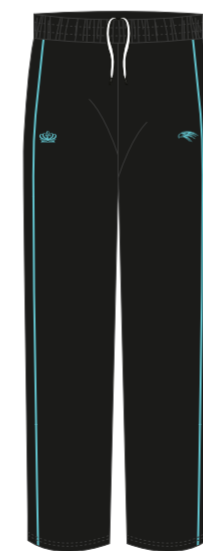

## Secondary Main Uniform

White school shirt

Dark grey school trousers or school skirt

Black shoes and white socks

Optional tie for secondary students

White school shirt

Dark grey school trousers

Black shoes and black socks

## PE Uniform for Primary & Secondary

Swim wear (\*optional)

School Black PE Tracksuit Pants

Goggles and swim cap (\*optional)

Swim shorts (\*optional)

Optional sports bag

School Black PE top

School Black PE shorts