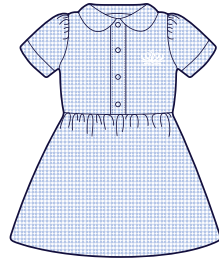

# Pre-Nursery, Nursery & Reception Girls

Daily

Summer

Summer dress

Summer Ankle Length Socks

Navy cardigan  
(to be worn with summer dress, if required.)

Winter

Jumper

Grey pinafore

Blue winter polo

Knee length socks

PE

Summer

P.E. t-shirt

P.E. shorts

P.E. socks