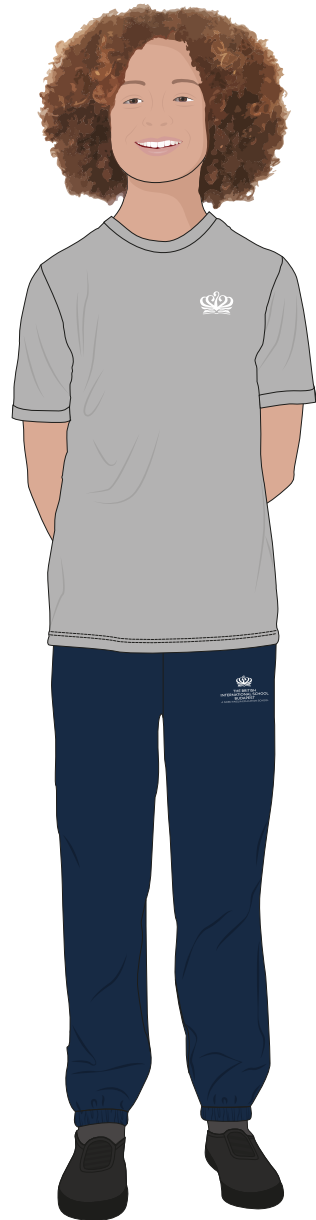

# THE BRITISH INTERNATIONAL SCHOOL BUDAPEST

A NORD ANGLIA EDUCATION SCHOOL

DL450

DL454

Knitted jumper

Knitted cardigan

Knitted vest

Fleece Jacket

DL940

DL939

DL979

DL978

DL852

DL450

DL454

DL450

Knitted jumper

Knitted cardigan

DL851

DL944

DL947

DL979

Knitted vest

DL406

Fleece Jacket

DL975

DL970

DL978

DL17

DL852

DL1990

DL1991