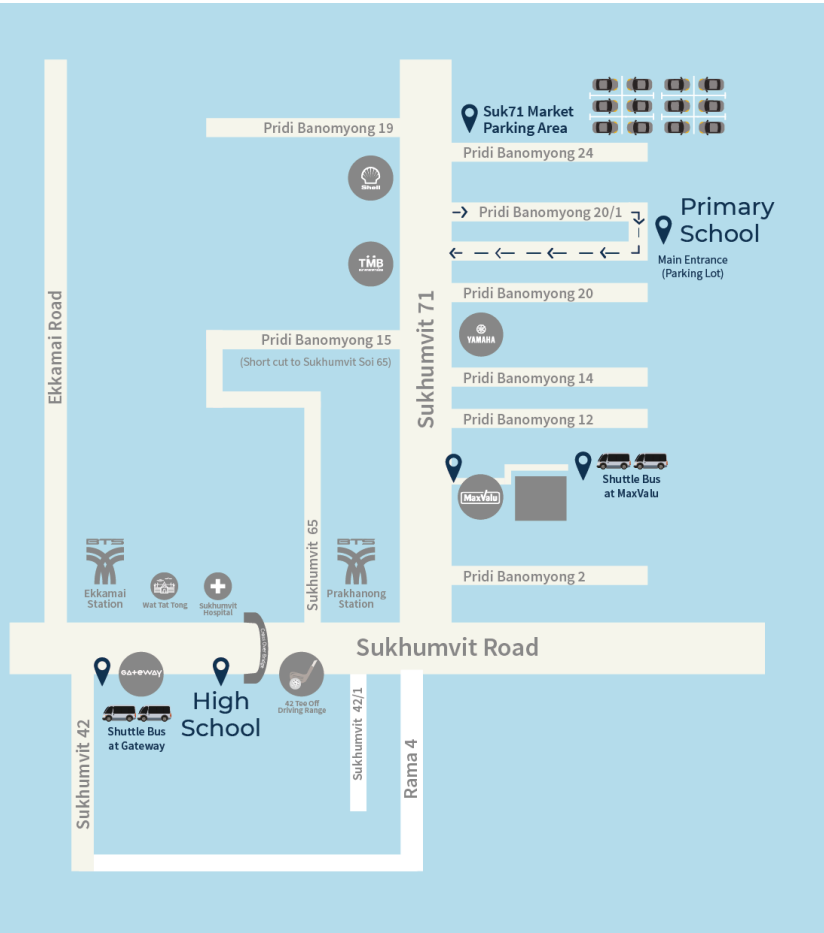

ST ANDREWS INTERNATIONAL SCHOOL BANGKOK

A NORD ANGLIA EDUCATION SCHOOL

School Maps

Primary School

9 Pridi Banomyong 20/1, Sukhumvit 71, Watthana, Bangkok 10110 Thailand

T: +662 381 2387

www.standrews.ac.th

Distance Information

- 250 m to Suk 71 Market
- 600 m to MaxValu 71
- 2.7 km to Gateway Ekkamai
- 2.2 km to High School

ST ANDREWS INTERNATIONAL SCHOOL BANGKOK
A NORD ANGLIA EDUCATION SCHOOL