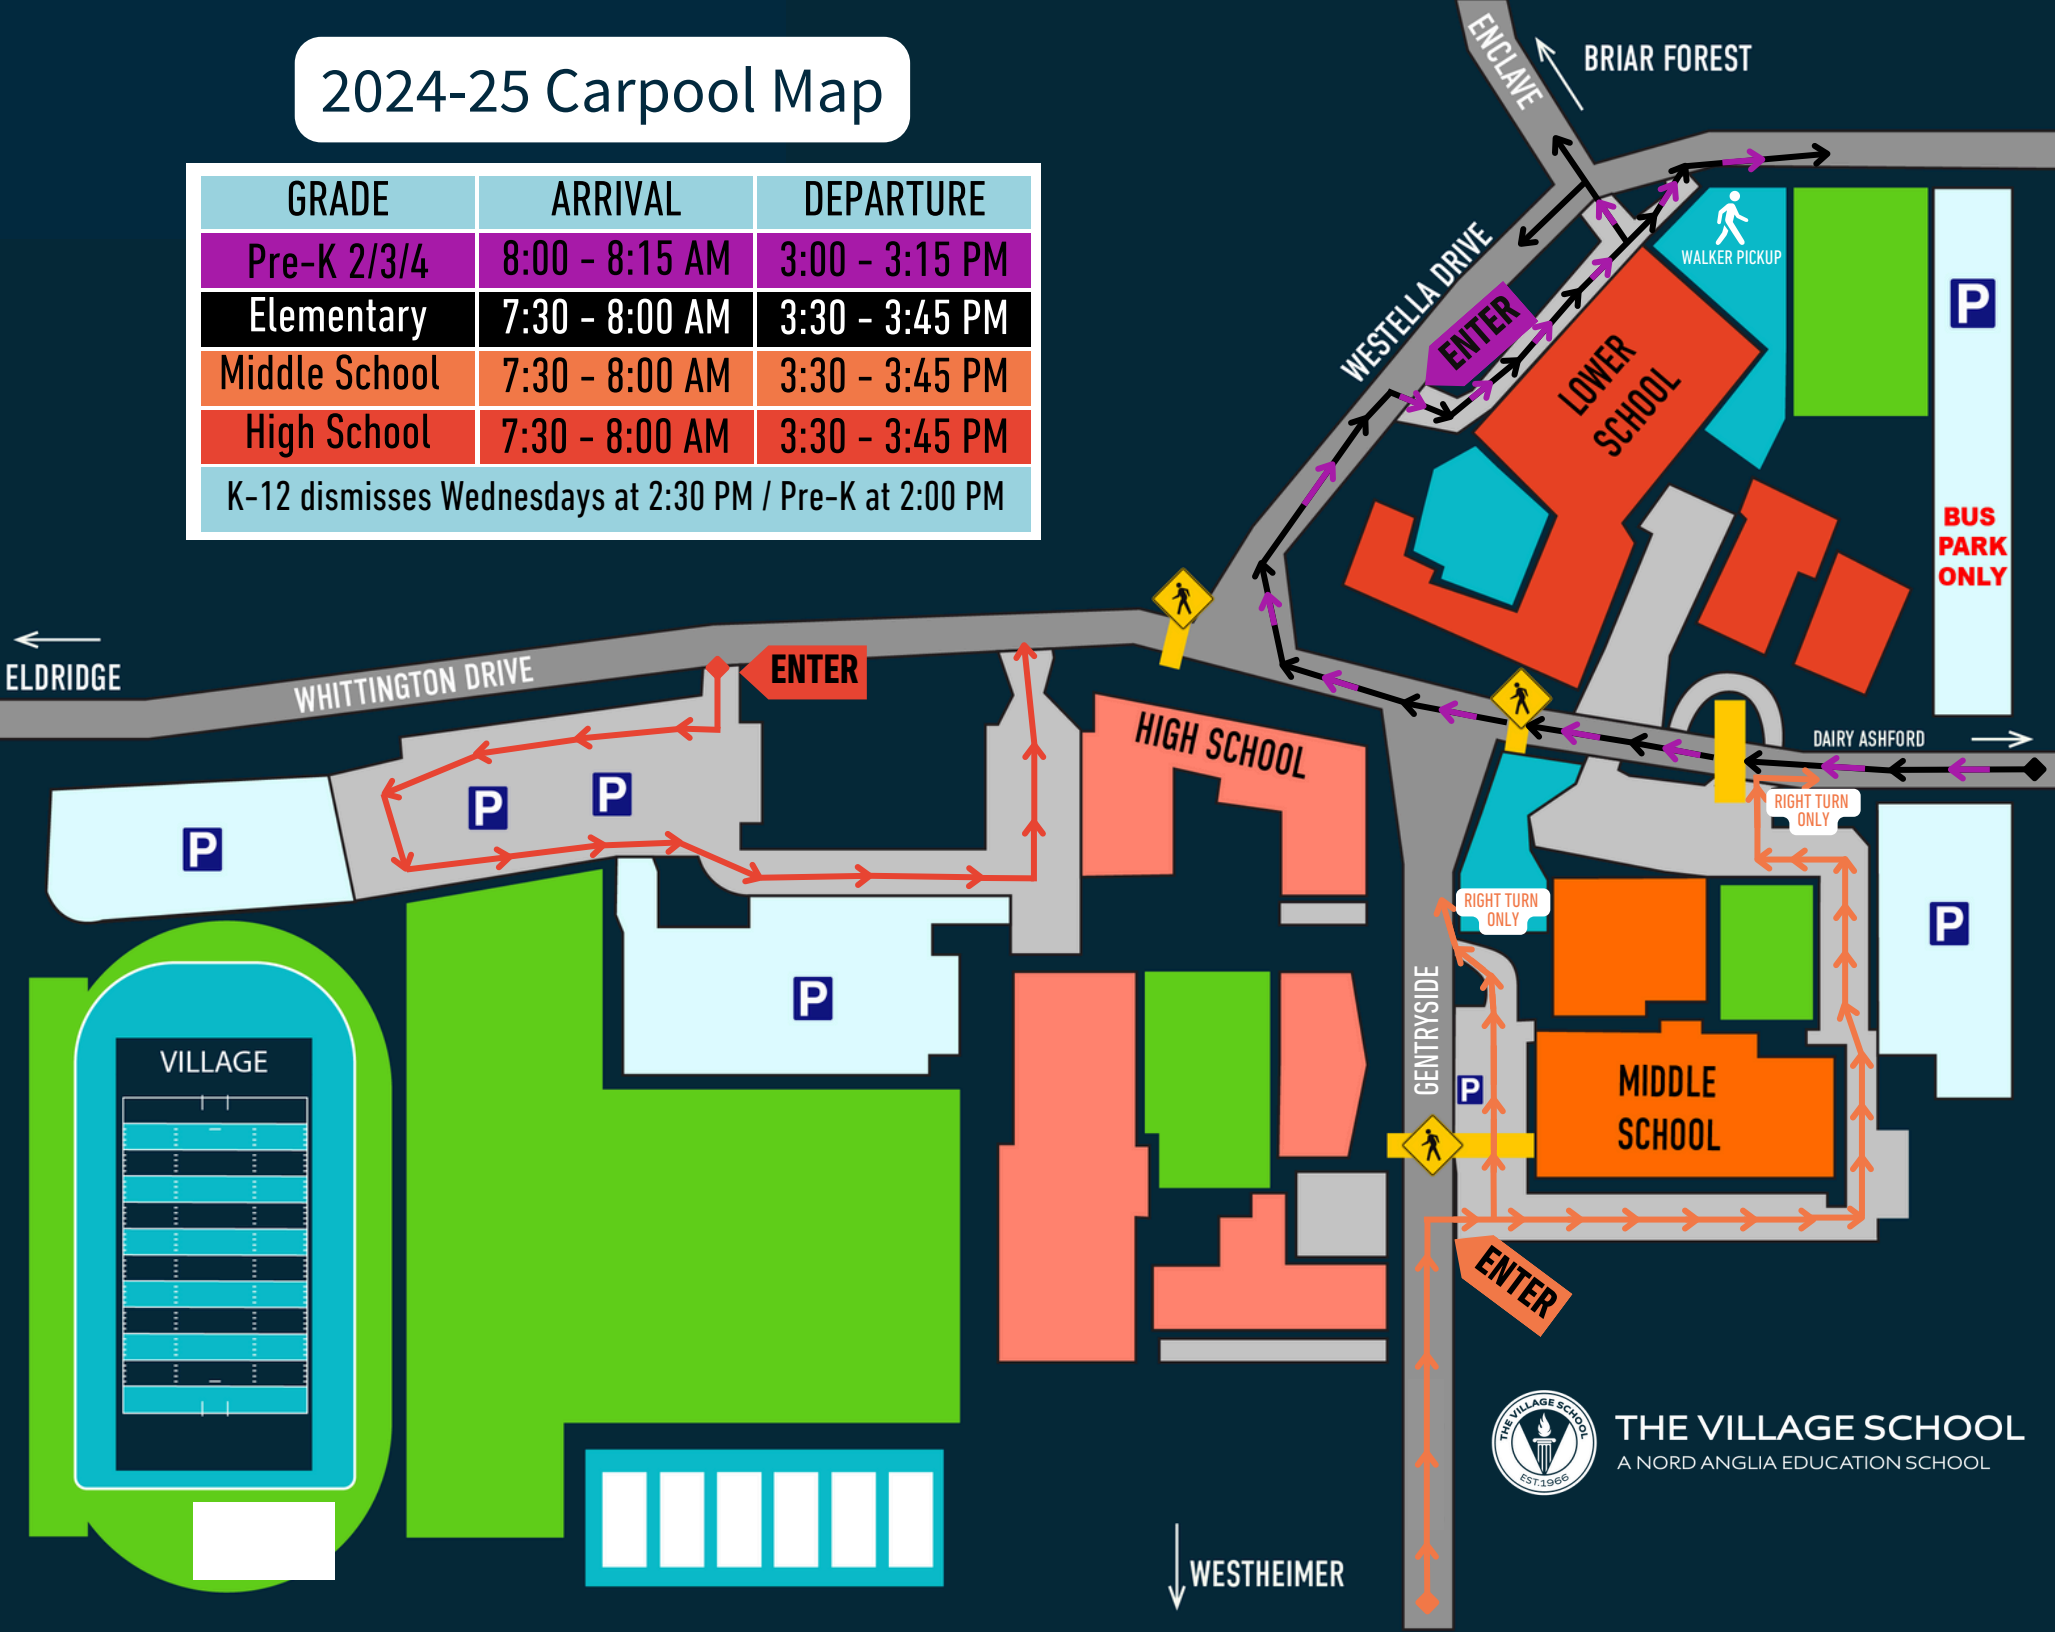

2024-25 Carpool Map

GRADE	ARRIVAL	DEPARTURE
Pre-K 2/3/4	8:00 - 8:15 AM	3:00 - 3:15 PM
Elementary	7:30 - 8:00 AM	3:30 - 3:45 PM
Middle School	7:30 - 8:00 AM	3:30 - 3:45 PM
High School	7:30 - 8:00 AM	3:30 - 3:45 PM

K-12 dismisses Wednesdays at 2:30 PM / Pre-K at 2:00 PM

THE VILLAGE SCHOOL
A NORD ANGLIA EDUCATION SCHOOL