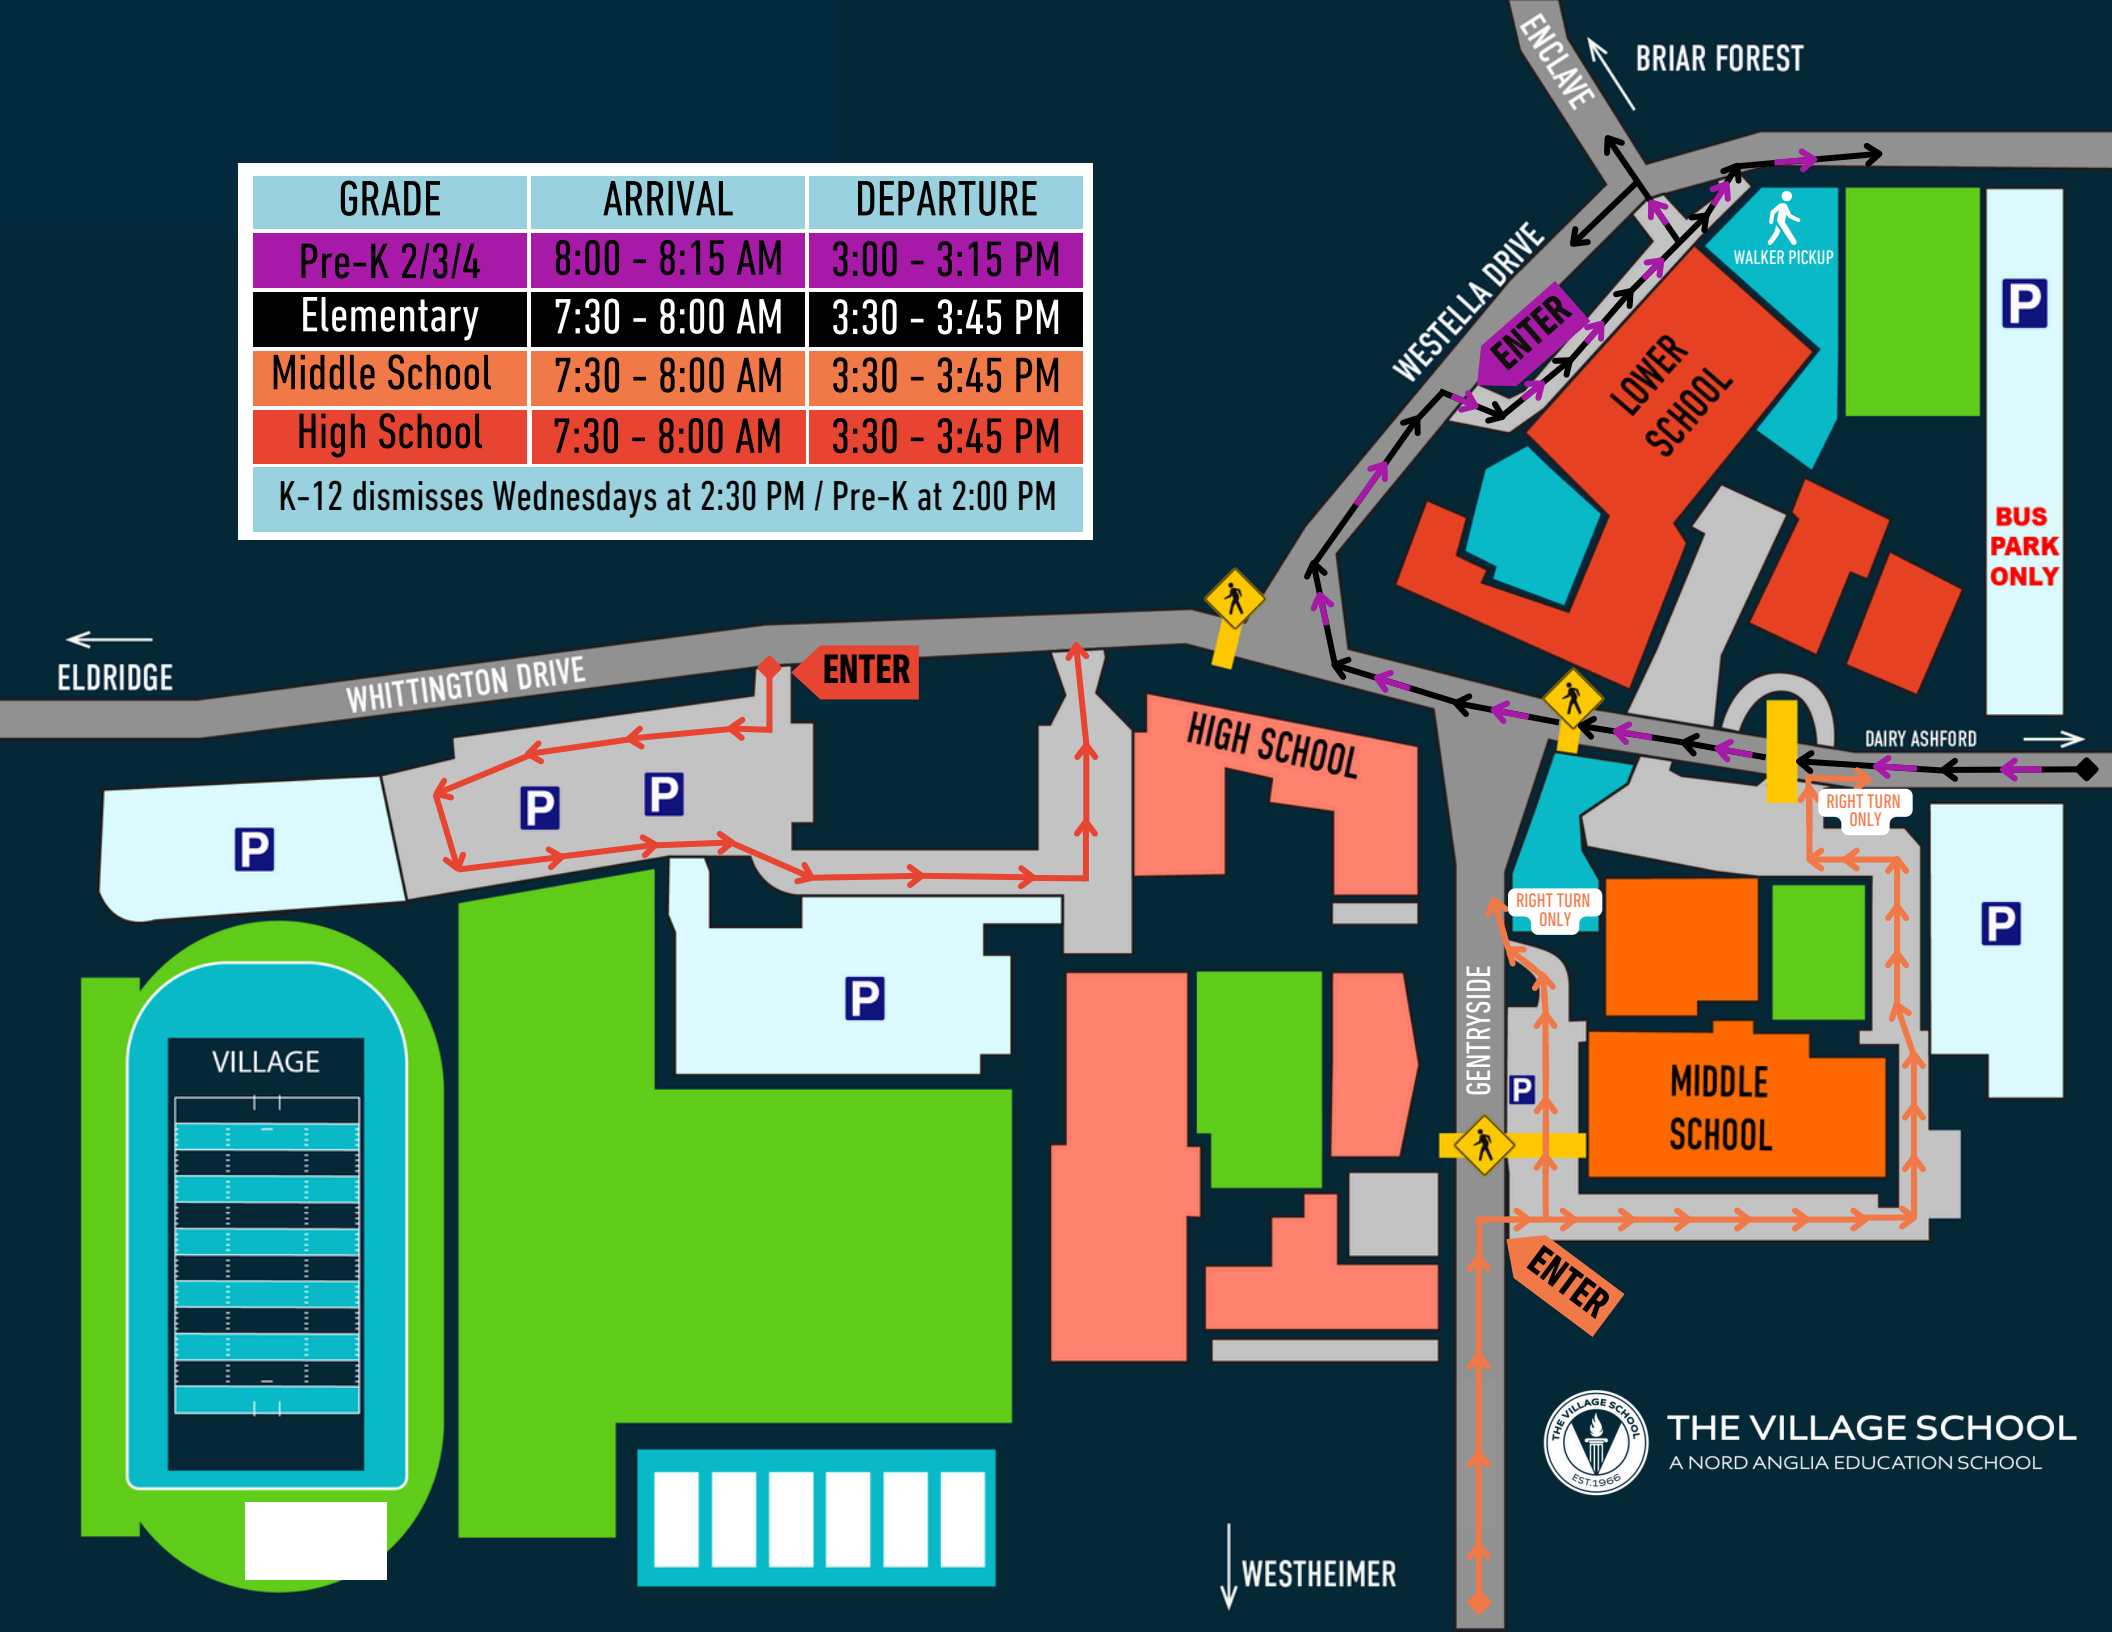

GRADE	ARRIVAL	DEPARTURE
Pre-K 2/3/4	8:00 - 8:15 AM	3:00 - 3:15 PM
Elementary	7:30 - 8:00 AM	3:30 - 3:45 PM
Middle School	7:30 - 8:00 AM	3:30 - 3:45 PM
High School	7:30 - 8:00 AM	3:30 - 3:45 PM

K-12 dismisses Wednesdays at 2:30 PM / Pre-K at 2:00 PM